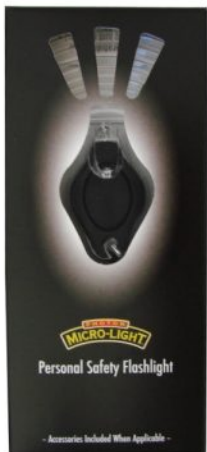

Personal Safety™ Flashlight

Our Number One Selling Micro-Light

Features:

- **Mechanical On/Off Switch**
Locking mechanical switch for constant on and squeeze for momentary on.
- **User Replaceable Lithium Battery**
Energizer Lithium battery included.
- **Unbreakable High Intensity LED**
Never burns out or breaks.
- **Quick Release Ring**
Clips quickly and easily to gear.
- **Visible Over One Mile**
Or 1.61 kilometers.
- **24K Gold-Plated Contacts**
Ensures optimum electrical conductivity.
- **Ultra-Tough Case**
Virtually indestructible polyurethane case.
- **Interactive Packaging**
Allows consumer to test light.
- **We Take Quality Seriously**
If your Photon fails for any reason other than abuse or battery expiration, return it for free repair or replacement.

Retail Package
8.25"H x 3.75"W x .5"D
Package insert will correspond to LED color.

Counter Display
15"H x 8.5"W x 11"D
Holds 24 units

Non-Retail Packaging Options

Photon Presentation Box
5.4"H x 2.4"W x .6"D
(Not for retail sale)